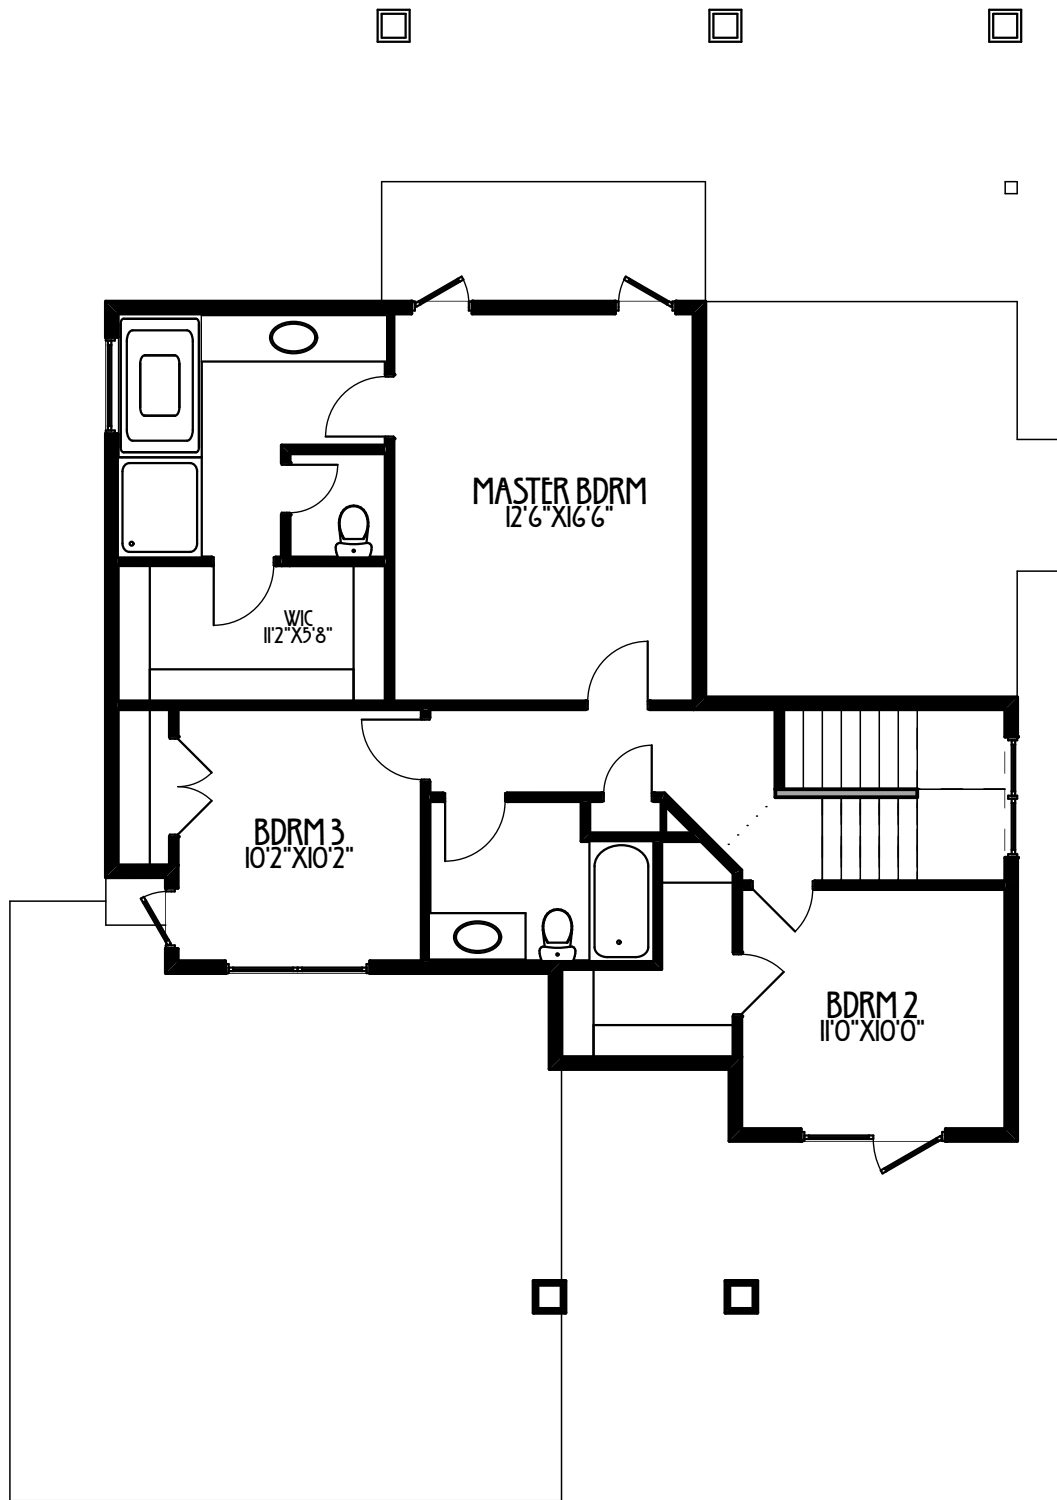

MAIN FLOOR PLAN
UPPER FLOOR PLAN
TOTAL

1220 SF
888
2108 SF

MAIN FLOOR PLAN
UPPER FLOOR PLAN
TOTAL

1220 SF
888
2108 SF

Rendering in for illustration only, actual home may vary