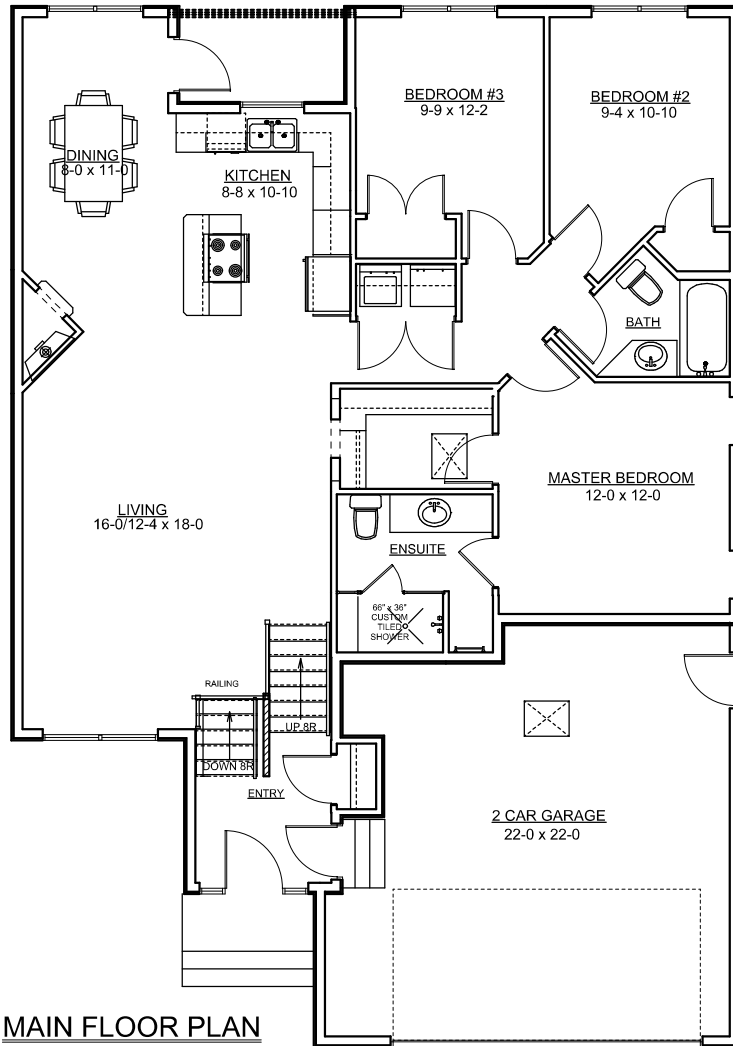

DECORA HOMES
215 PADGET CRESCENT

FRONT ELEVATION

MAIN FLOOR PLAN

1355 SQ FT