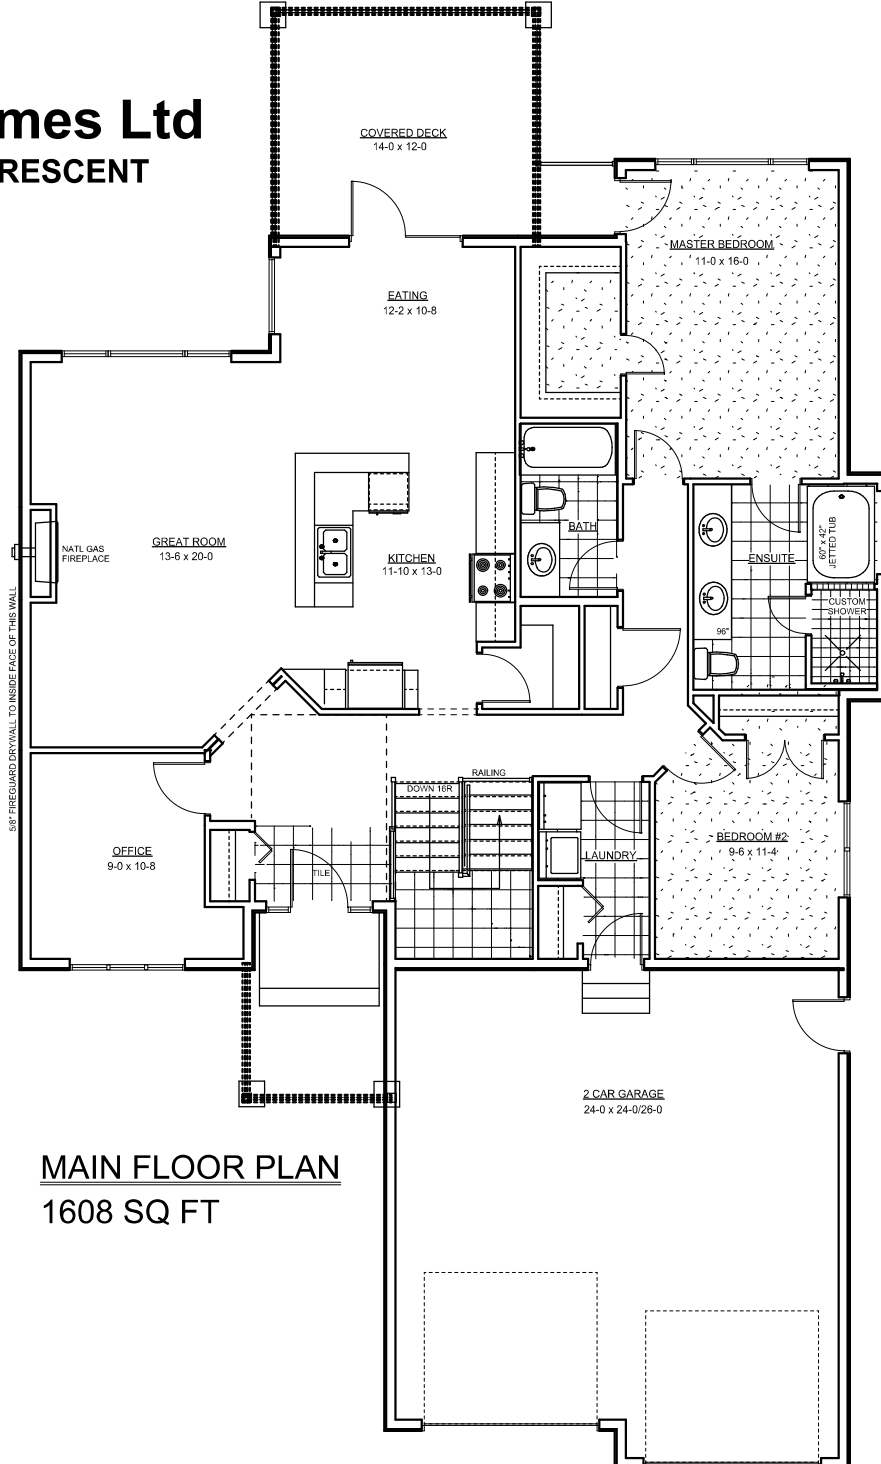

FRONT ELEVATION

Decora Homes Ltd
119 BENNION CRESCENT

MAIN FLOOR PLAN
1608 SQ FT