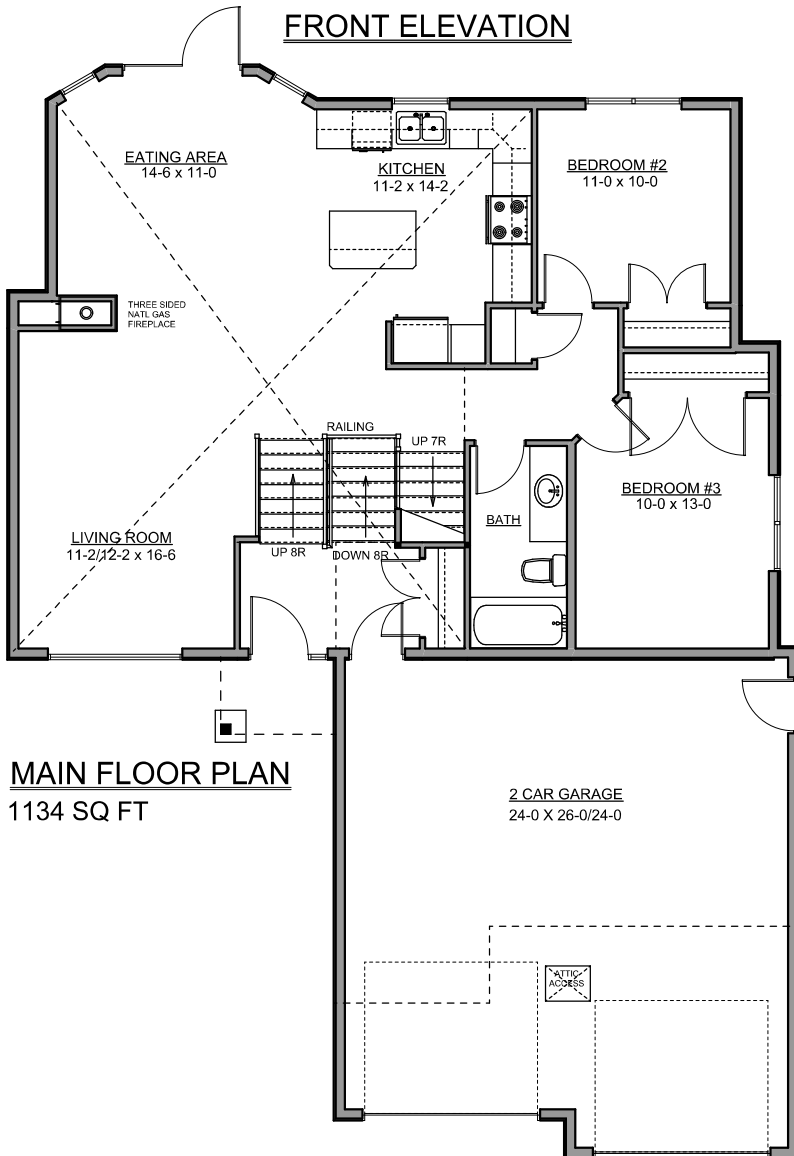

# DECORA HOMES LTD

1506 POHORECKY COURT  
SASKATOON, SK

**FRONT ELEVATION**

**MAIN FLOOR PLAN**  
1134 SQ FT

**UPPER FLOOR PLAN**  
377 SQ FT