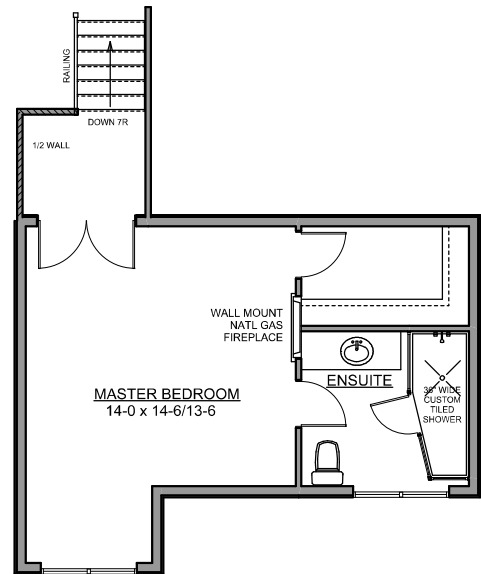

# DECORA HOMES LTD

1506 POHORECKY COURT  
SASKATOON, SK

**FRONT ELEVATION**

**MAIN FLOOR PLAN**  
1134 SQ FT

**UPPER FLOOR PLAN**  
377 SQ FT