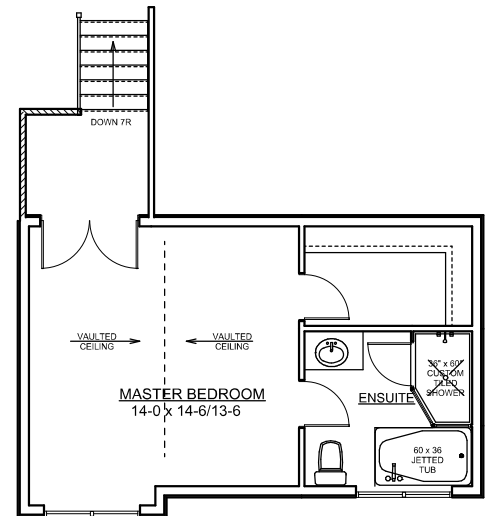

DECORA HOMES LTD

311 HARGREAVES CRESCENT
SASKATOON, SK

FRONT ELEVATION

MAIN FLOOR PLAN
1134 SQ FT

UPPER FLOOR PLAN
356 SQ FT