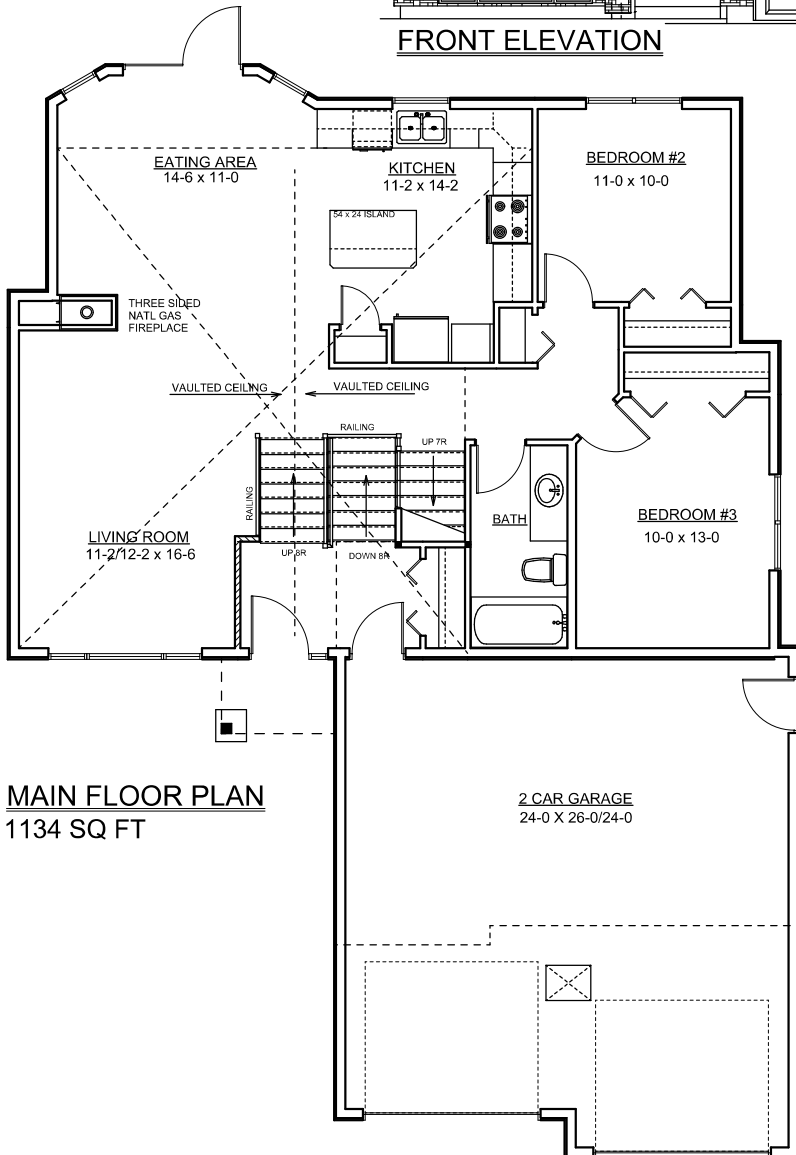

DECORA HOMES LTD

311 HARGREAVES CRESCENT
SASKATOON, SK

FRONT ELEVATION

MAIN FLOOR PLAN
1134 SQ FT

UPPER FLOOR PLAN
356 SQ FT