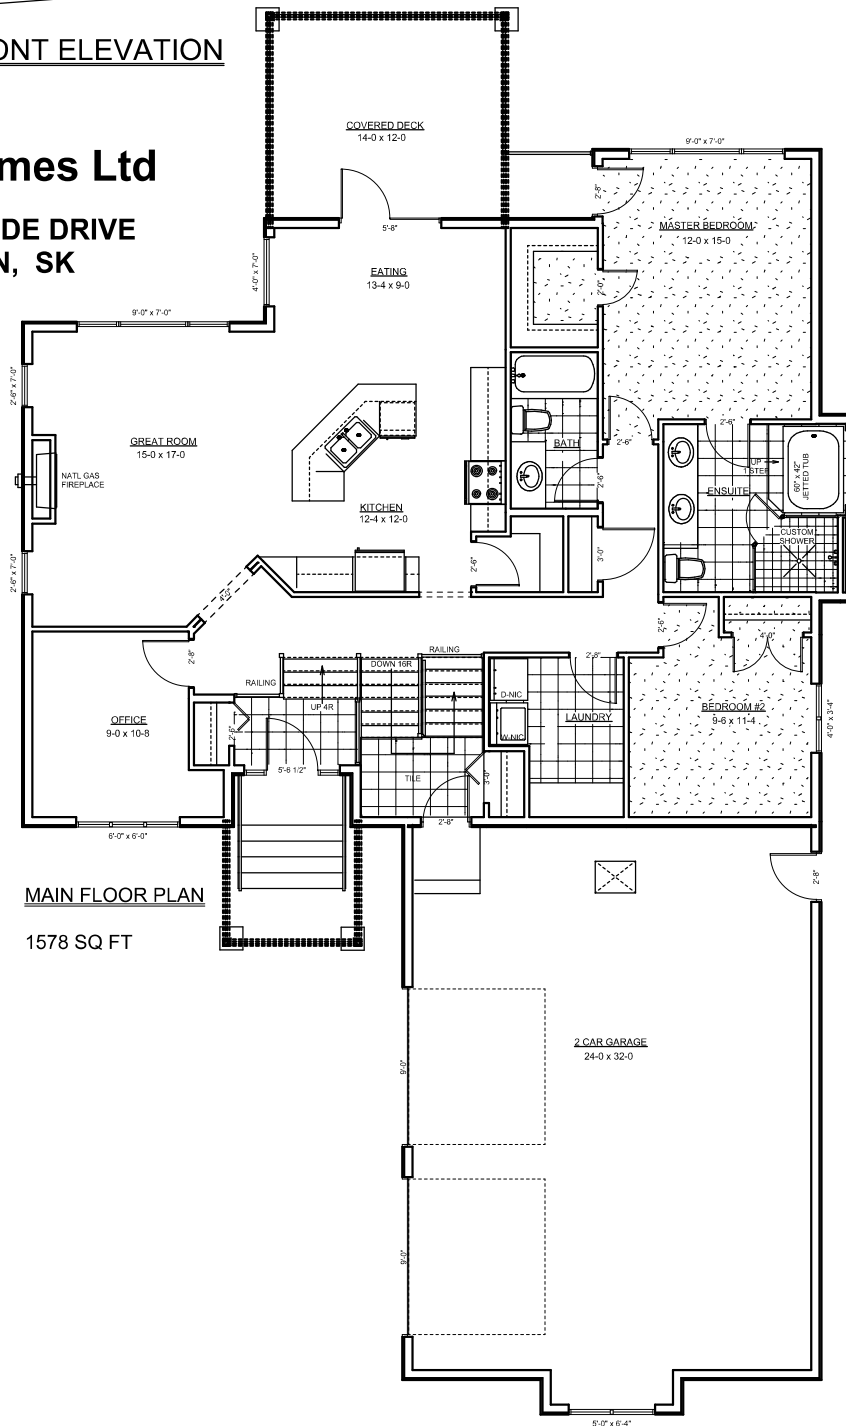

FRONT ELEVATION

Decora Homes Ltd

**114 BROOKSIDE DRIVE
WARMAN, SK**

MAIN FLOOR PLAN

1578 SQ FT